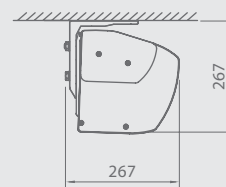

# TERRACE AWNING CORSIKA

Colour	<b>RAL</b>
Electric drive	<b>yes</b>
Manual drive	<b>no</b>
Maximum width	<b>7.0 m</b>
Maximum projection	<b>3.6 m</b>
Cassette	<b>yes</b>
Tilt angle	<b>5°–35°</b>
Fabric	<b>150 patterns</b>
Valance	<b>no</b>

Standard construction colours:

- RAL 9010 mat
- RAL 9006 mat
- RAL 1015 mat
- RAL 8014 mat
- FSM 71319

*Roof rafter installation*

*Ceiling installation*

*Wall installation*

**Properties:**

- *Construction made from extruded aluminium*
- *Flyer's chains in the arms*
- *Square supporting beam making the installation easier*
- *Cassette protecting the fabric from weather conditions*
- *Square bare facilitates the installation*
- *Simple handling using full weather automation*
- *Aluminium end caps*
- *LED lighting in lower profile*