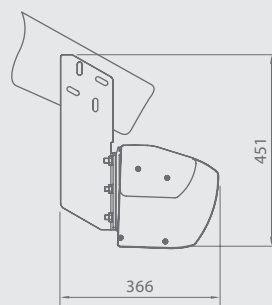

# TERRACE AWNING CORSIKA

Colour	<b>RAL</b>
Electric drive	<b>yes</b>
Manual drive	<b>no</b>
Maximum width	<b>7.0 m</b>
Maximum projection	<b>3.6 m</b>
Cassette	<b>yes</b>
Tilt angle	<b>5°–35°</b>
Fabric	<b>150 patterns</b>
Valance	<b>no</b>

Standard construction colours:

- RAL 9010 mat
- RAL 9006 mat
- RAL 1015 mat
- RAL 8014 mat
- FSM 71319

*Roof rafter installation*

*Ceiling installation*

*Wall installation*

**Properties:**

- *Construction made from extruded aluminium*
- *Flyer's chains in the arms*
- *Square supporting beam making the installation easier*
- *Cassette protecting the fabric from weather conditions*
- *Square bare facilitates the installation*
- *Simple handling using full weather automation*
- *Aluminium end caps*
- *LED lighting in lower profile*