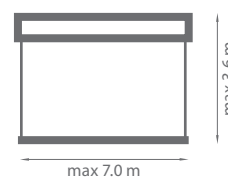

Colour	RAL
Electric drive	yes
Manual drive	no
Maximum width	7.0 m
Maximum projection	3.6 m
Cassette	yes
Tilt angle	5°–35°
Fabric	150 patterns
Valance	no

Standard construction colours:

- RAL 9010 mat
- RAL 9006 mat
- RAL 1015 mat
- RAL 8014 mat
- FSM 71319

Roof rafter installation