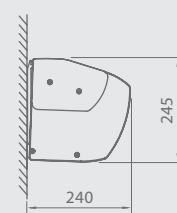

# TERRACE AWNING CORSIKA

Colour	<b>RAL</b>
Electric drive	<b>yes</b>
Manual drive	<b>no</b>
Maximum width	<b>7.0 m</b>
Maximum projection	<b>3.6 m</b>
Cassette	<b>yes</b>
Tilt angle	<b>5°–35°</b>
Fabric	<b>150 patterns</b>
Valance	<b>no</b>

Standard construction colours:

- RAL 9010 mat
- RAL 9006 mat
- RAL 1015 mat
- RAL 8014 mat
- FSM 71319

*Roof rafter installation*

*Ceiling installation*

*Wall installation*

**Properties:**

- *Construction made from extruded aluminium*
- *Flyer's chains in the arms*
- *Square supporting beam making the installation easier*
- *Cassette protecting the fabric from weather conditions*
- *Square bare facilitates the installation*
- *Simple handling using full weather automation*
- *Aluminium end caps*
- *LED lighting in lower profile*